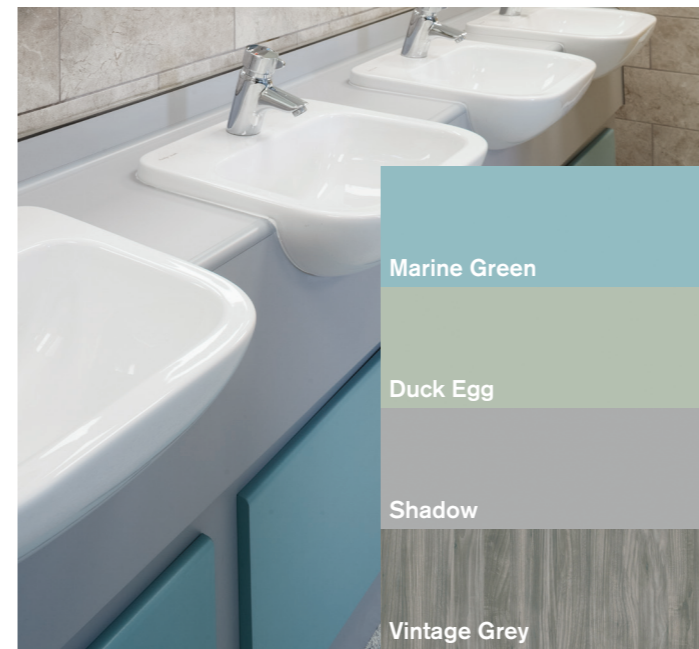

Accent colour

Used sparingly, accent colours are a great way to create contrast or add extra depth to your overall colour scheme.

A little bit of differentiation goes a long way in any washroom environment. The examples below show the effect you can create with one carefully chosen accent colour.

(Please consult our swatch samples for an accurate colour reference)

Colour harmonising

Choose complementary colours for a stunning look that's dramatic without being overpowering.

Harmonising colours is an effective way of making a lasting impact. Ask our friendly sales team and they'll help you choose the optimum colour matches for your scheme.

(Please consult our swatch samples for an accurate colour reference)

Tonal colour

Select varying shades of the same colour and you'll produce a balanced, co-ordinated finish.

A blend of tonal colours makes a subtle statement. It's a great way to go when you're looking for a more understated aesthetic.

Our inspirational vanity surfaces are the ideal complement to your washroom.

Granite

For prestigious washroom environments that require exclusivity.

The very nature of granite depicts individuality - each vanity surface will vary in colour and vein, which reflects the beauty of natural stone.