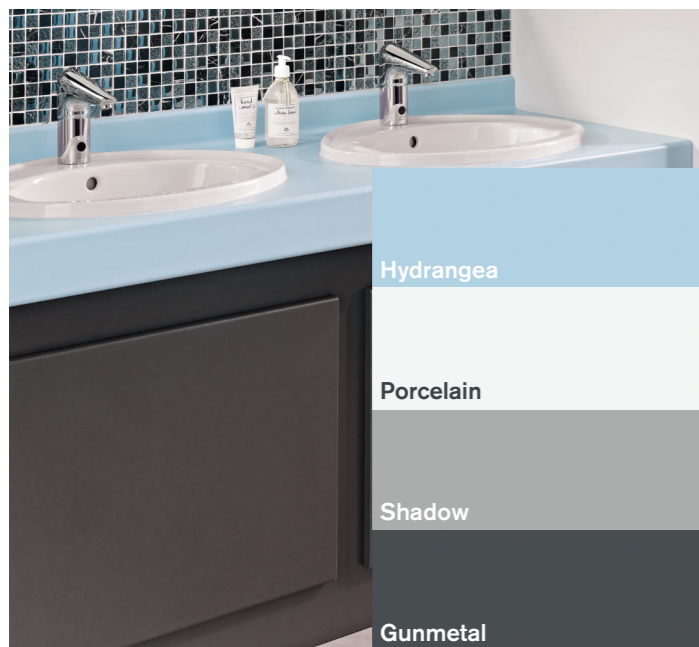

Now you've chosen your colour, you can select a finish for your hardware.

[^] For real wood veneer choices see back of left hand booklet.

Colour selector

Helping you create a stylish, co-ordinated washroom.

Accent colour

Used sparingly, accent colours are a great way to create contrast or add extra depth to your overall colour scheme.

A little bit of differentiation goes a long way in any washroom environment. The examples below show the effect you can create with one carefully chosen accent colour.

(Please consult our swatch samples for an accurate colour reference)

Tonal colour

Select varying shades of the same colour and you'll produce a balanced, co-ordinated finish.

A blend of tonal colours makes a subtle statement. It's a great way to go when you're looking for a more understated aesthetic.

Our inspirational vanity surfaces are the ideal complement to your washroom.

Granite

For prestigious washroom environments that require exclusivity.

The very nature of granite depicts individuality - each vanity surface will vary in colour and vein, which reflects the beauty of natural stone.