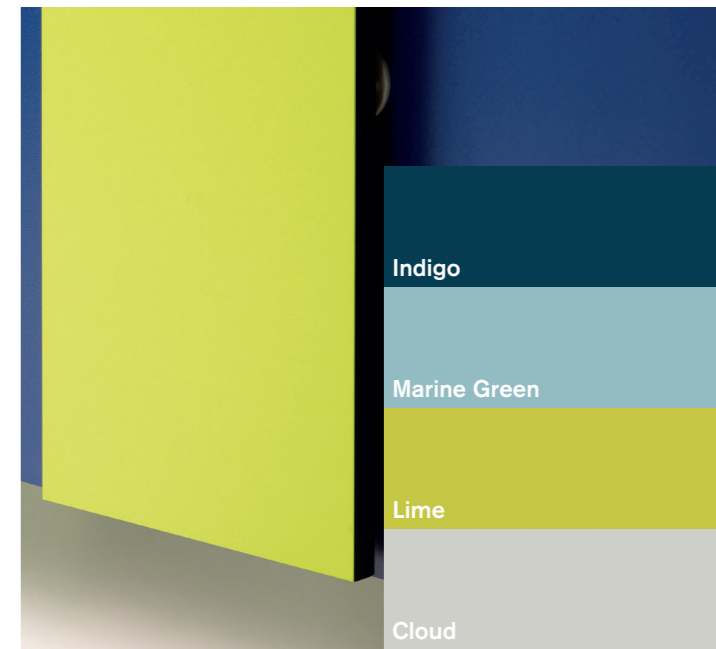

Helping you choose colour

Panel colours
 ColourCoat
 High Gloss
 Screen prints
 Real wood veneers[^]
 Granite
 Quartz
 Solid Surface
 Cubicle hardware

It's as easy as 1, 2, 3.
 Follow these simple steps to choose your perfect colour.

(Please consult our swatch samples for an accurate colour reference)

Tonal colour

Select varying shades of the same colour and you'll produce a balanced, co-ordinated finish.

A blend of tonal colours makes a subtle statement. It's a great way to go when you're looking for a more understated aesthetic.