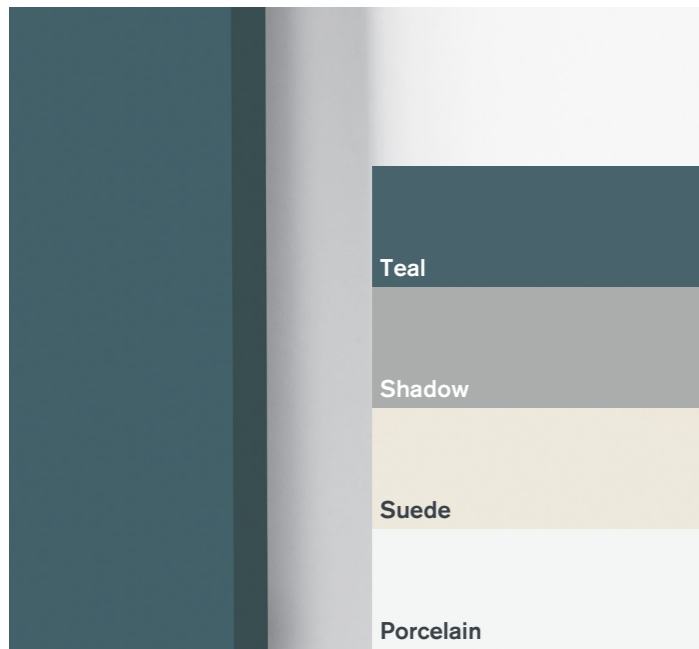

Accent colour

Used sparingly, accent colours are a great way to create contrast or add extra depth to your overall colour scheme.

A little bit of differentiation goes a long way in any washroom environment. The examples below show the effect you can create with one carefully chosen accent colour.

(Please consult our swatch samples for an accurate colour reference)