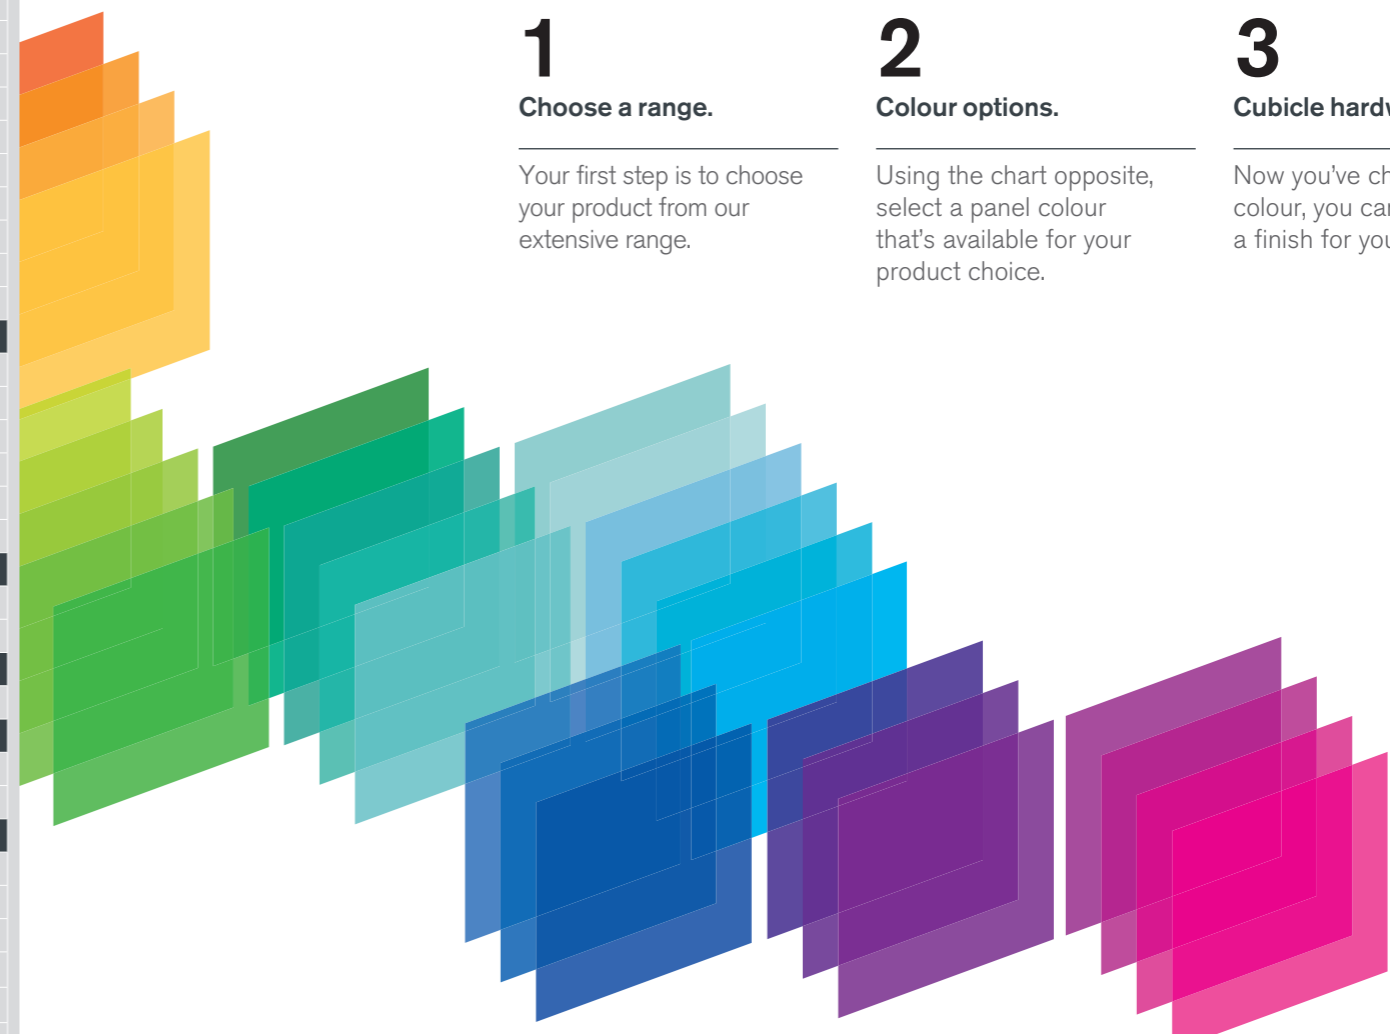

Helping you choose colour

Panel colours
ColourCoat
High Gloss
Screen prints
Real wood veneers[^]
Granite
Quartz
Solid Surface
Cubicle hardware

It's as easy as 1, 2, 3.
Follow these simple steps to choose your perfect colour.

1. ### 1 Choose a range.

   Your first step is to choose your product from our extensive range.
2. ### 2 Colour options.

   Using the chart opposite, select a panel colour that's available for your product choice.
3. ### 3 Cubicle hardware.

   Now you've chosen your colour, you can select a finish for your hardware.

[^] For real wood veneer choices see back of left hand booklet.