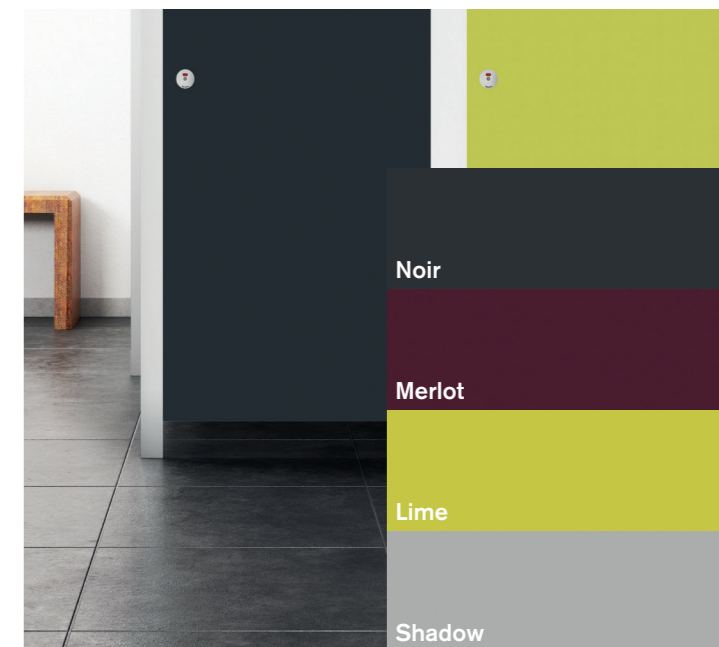

(Please consult our swatch samples for an accurate colour reference)

Tonal colour

Select varying shades of the same colour and you'll produce a balanced, co-ordinated finish.

A blend of tonal colours makes a subtle statement. It's a great way to go when you're looking for a more understated aesthetic.

(Please consult our swatch samples for an accurate colour reference)

(Please consult our swatch samples for an accurate colour reference)

Contrasting colour

If you're opting for a really dramatic effect, choose contrasting colours.