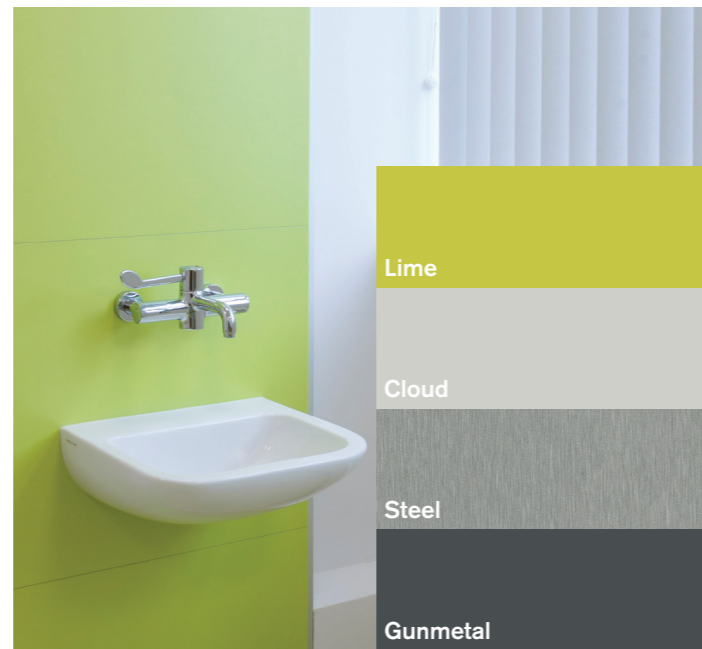

Accent colour

Used sparingly, accent colours are a great way to create contrast or add extra depth to your overall colour scheme.

A little bit of differentiation goes a long way in any washroom environment. The examples below show the effect you can create with one carefully chosen accent colour.

(Please consult our swatch samples for an accurate colour reference)